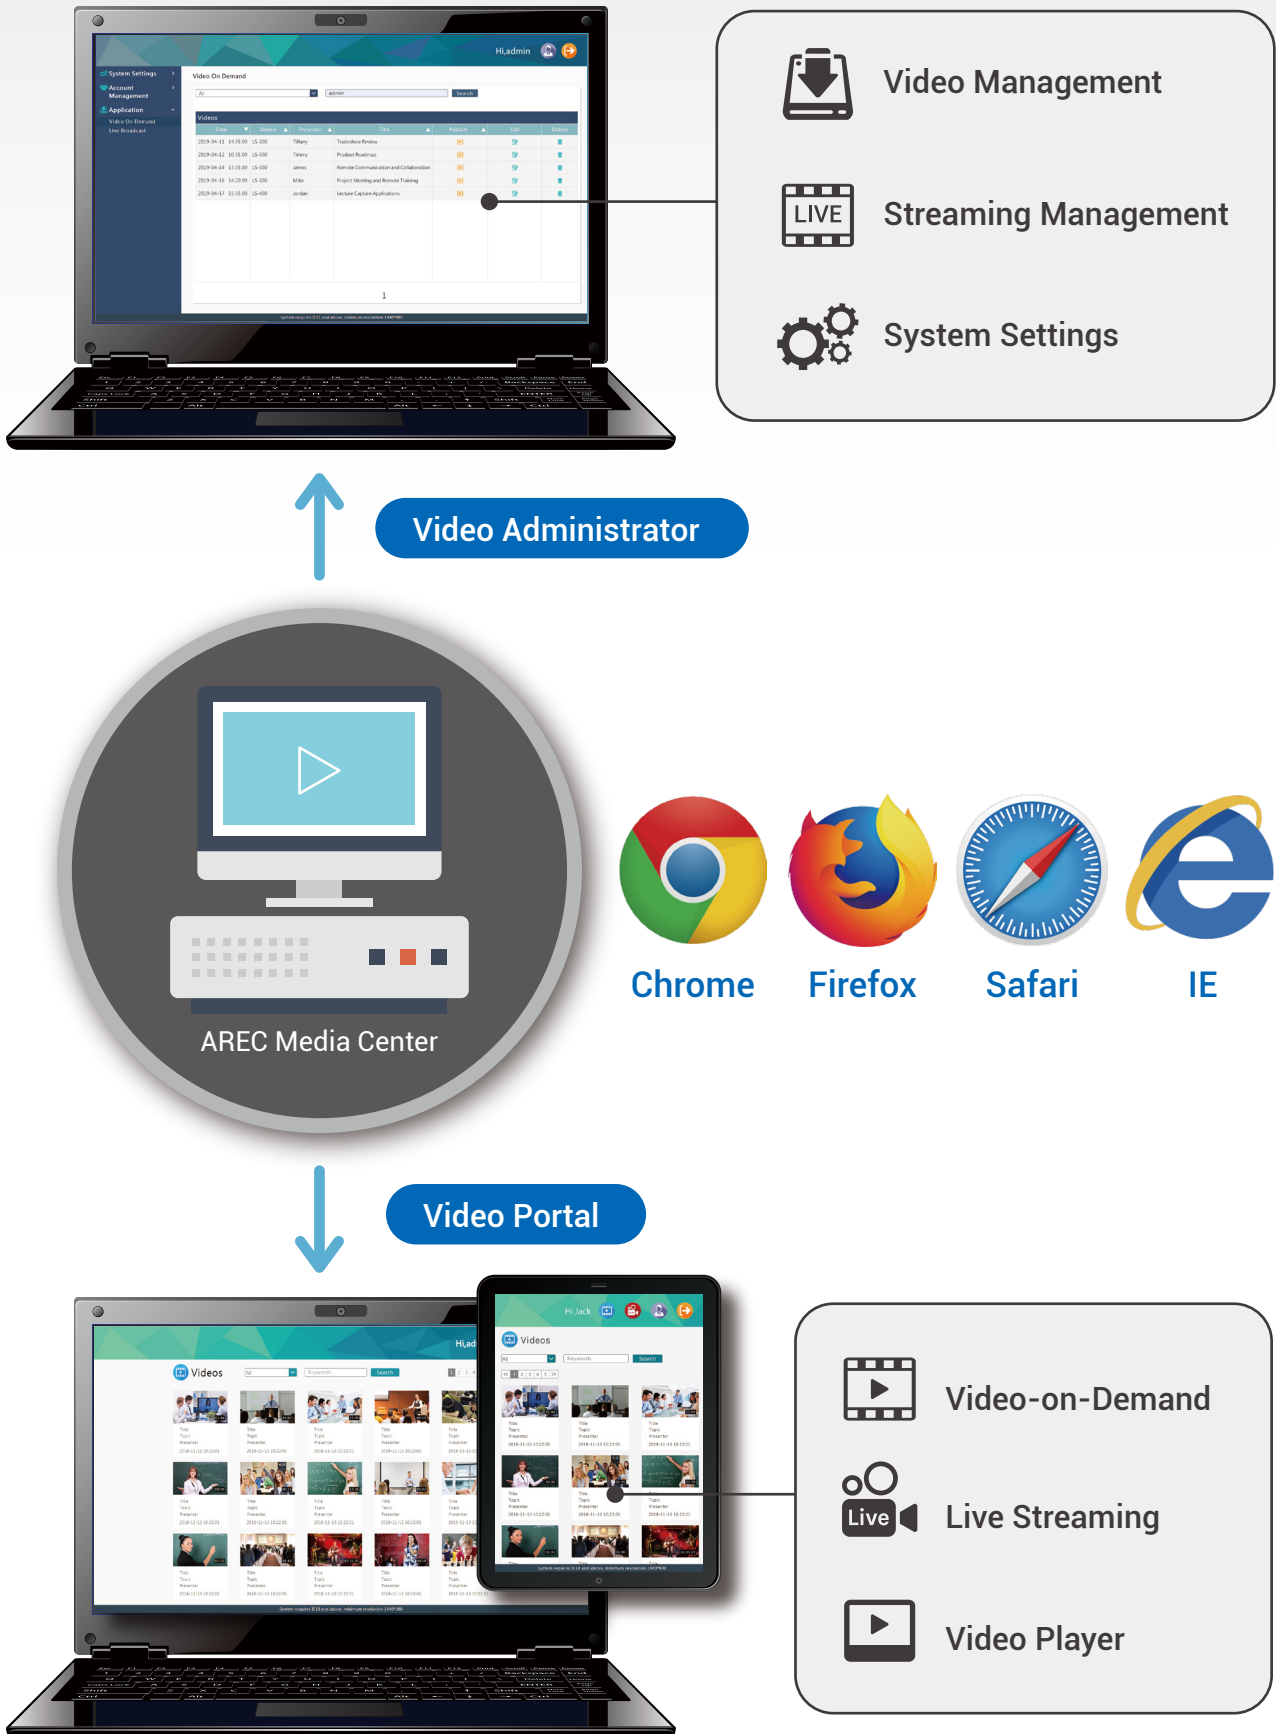

Make Video Content Management Easy

AREC MediaCenter Video Platform includes Video Administrator and Video Portal, enabling users to provide video learning, knowledge sharing, and online training easily.

AREC MediaCenter Structure Diagram