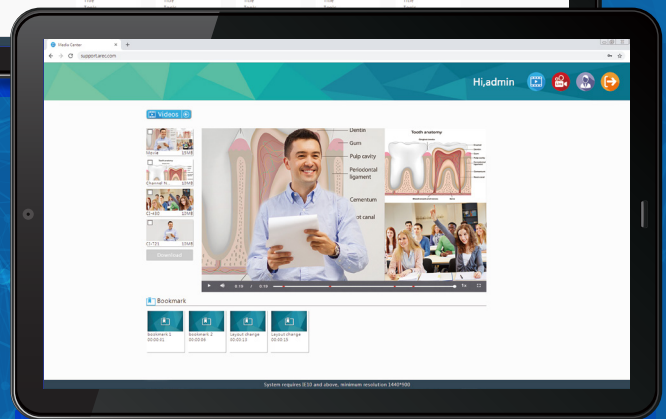

AREC MediaCenter

Video-on-Demand Platform

AREC MediaCenter, the newly software-based video platform, enables your organization to build a simple and basic video content system to manage and share all of your institution's video captures or live streaming from AREC Media Stations easily.

AREC MediaCenter enables organizations to efficiently deliver high quality live and on-demand video without unnecessary advertising and big budget. Via intuitive interface of AREC MediaCenter, administrators can centrally manage video publishing, edit video information, add bookmarks, and so on. AREC MediaCenter Video Player also allows viewers to select content layout freely when they watch the video.

Internet

A Secure "Internal Youtube"

Coming with AREC Media Stations and AREC MediaCenter, users can store, edit and manage your recording videos in a central video library after automatic uploading from AREC Media Stations.