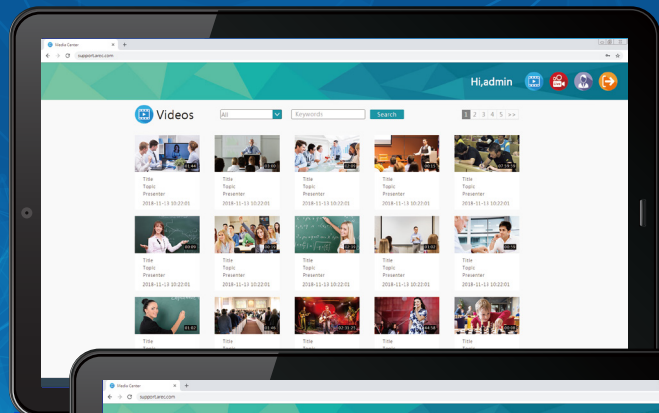

AREC MediaCenter

Video-on-Demand Platform

AREC MediaCenter, the newly software-based video platform, enables your organization to build a simple and basic video content system to manage and share all of your institution's video captures or live streaming from AREC Media Stations easily.

AREC MediaCenter enables organizations to efficiently deliver high quality live and on-demand video without unnecessary advertising and big budget. Via intuitive interface of AREC MediaCenter, administrators can centrally manage video publishing, edit video information, add bookmarks, and so on. AREC MediaCenter Video Player also allows viewers to select content layout freely when they watch the video.

Internet

A Secure "Internal Youtube"

Coming with AREC Media Stations and AREC MediaCenter, users can store, edit and manage your recording videos in a central video library after automatic uploading from AREC Media Stations.