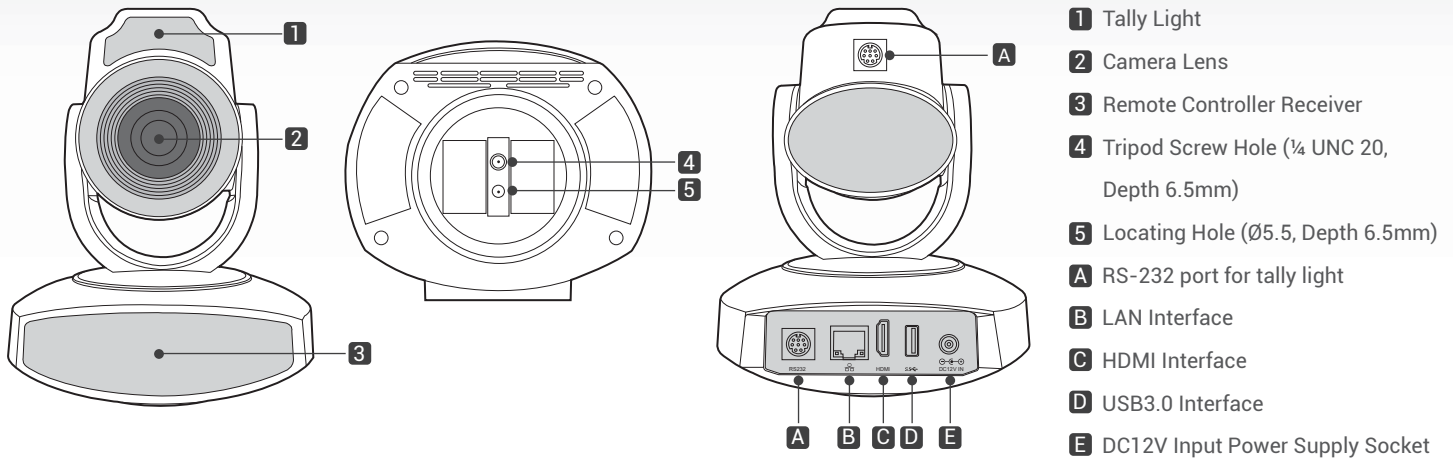

##### Quiet and Quick Pan/Tilt Mechanism

CI-21H supports 270 degree rotation, a 60 degree tilt range, and 10x zoom with auto focus capability. The pan/tilt/zoom control functions can be performed remotely. Adopting step driving motor mechanism, CI-21H camera works extremely quiet and moves smoothly.

## Product Appearance and Connections

- 1 Tally Light
- 2 Camera Lens
- 3 Remote Controller Receiver
- 4 Tripod Screw Hole (¼ UNC 20, Depth 6.5mm)
- 5 Locating Hole (Ø5.5, Depth 6.5mm)
- A RS-232 port for tally light
- B LAN Interface
- C HDMI Interface
- D USB3.0 Interface
- E DC12V Input Power Supply Socket