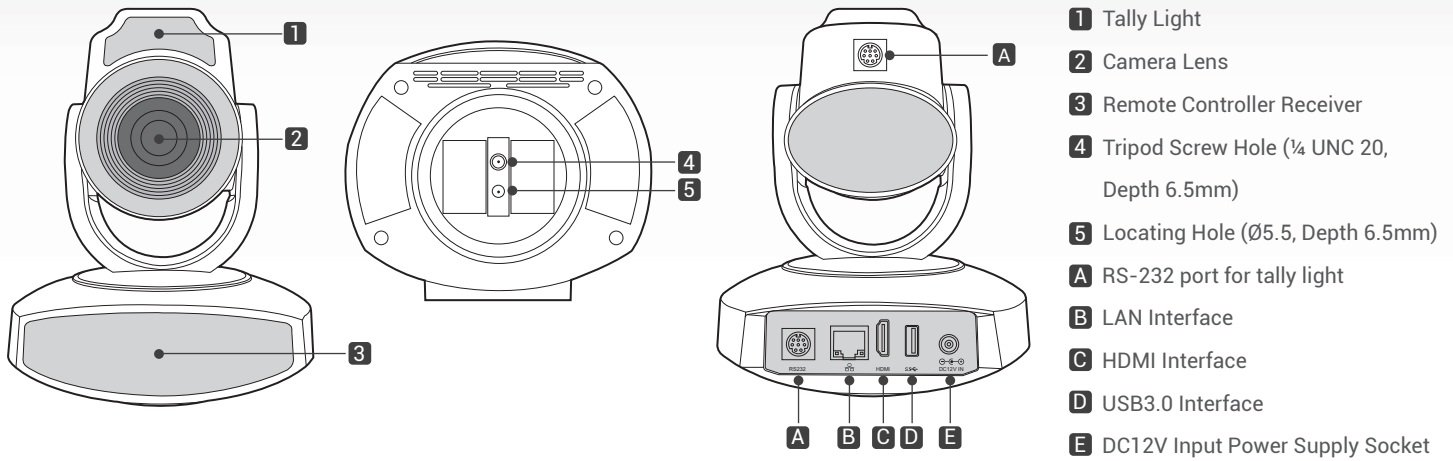

Product Appearance and Connections

Specifications

Model name	CI-21H PTZ Conference Camera
Camera	
Image Sensor	1/2.8" CMOS, 1920x1080
Minimum Illumination	0.5 Lux @ F 1.8 (AGC ON)
White Balance	Manual / Auto / One Push
Lens and Focus	10x optical zoom, Manual / Auto / One Push
Focal Length	4.7 – 47 mm (10x)
F Number	F1.6 – F3.0
Field of View	60.9° (wide) – 6.43° (tele)
Video Compression	H.264
Video Output	HDMI、USB 3.0、IP(RJ-45)
Output Resolution	Up to 1920x1080 @ 60fps
Image Auto Adjustment	BLC / auto white balance / 2D & 3D noise reduction / WDR / Electronic Shutter
Image Setting	Brightness / color / saturation / contrast / sharpness / BW mode / Gamma curve
SNR	>55dB
Pan/Tilt Rotation	-135°~+135°、-30°~+30°
Pan/Tilt Speed	0.1~60° / second, 0.1~30° / second

Network and Control	
Network Interface	100 Mbps Ethernet (RJ-45)
Control Port	RS-232 port for tally light
Built-in Tally Light	Yes
Control Protocol	VISCA / Pelco-D / Pelco-P
Network Protocol	RTSP, RTMP, ONVIF
Preset Positions	Up to 255
General	
Operating Temperature	-10°C ~ 50°C (14°F ~ 122°F), indoor only
Humidity	20% - 80% RF
Dimension (L x W x H)	131 x 151 x 180 mm
Weight	890g
Power Supply	12V DC, 2A
Power Consumption	24W (max.)
Accessories	Quick guide / power adapter / remote controller / RS-232 cable / USB 3.0 cable

AREC Inc. | www.arec.com | sales@arec.com
Address: 3F, No. 367, Sec.2, Wenhua RD., Banqiao Dist.,
New Taipei City 220, Taiwan (R.O.C)
TEL: +886-2-8259-5060

Exclusive Representative in Europe, Africa and CIS countries
ADENA Limited | www.a-dena.com
E-MAIL: yakov@a-dena.com
TEL: +886-2-8712-1882