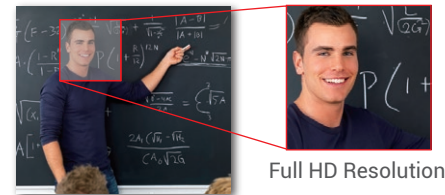

Full HD Resolution

Quiet and Quick Pan/Tilt Mechanism

CI-21H supports 270 degree rotation, a 60 degree tilt range, and 10x zoom with auto focus capability. The pan/tilt/zoom control functions can be performed remotely. Adopting step driving motor mechanism, CI-21H camera works extremely quiet and moves smoothly.