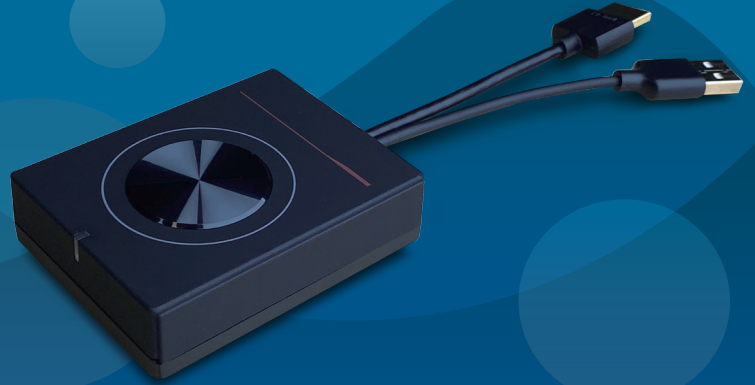

ARECast

Wireless Projection Button

Via ARECast, with one press of a button, the presentation content from your laptop not only can be transmitted to AREC Media Station, but it also can be shared on the display screen. ARECast makes lecture capture and projection sharing easier than ever.

ARECast Wireless Projection Button	
Interface	HDMI: audio/ video data capture USB: pairing/ touch control/ power supply
HDMI Capture Resolution	Up to 4K / 60p
Encode Resolution	1920 x 1080 30p
Audio Sample Rate	48KHz
Button Features	Press once to start/ stop transmission
Wireless Transmission Protocol	IEEE 802.11ac (2.4/5GHz)
Wireless Effective Distance	30m
Projection Delay	Less than 120ms
Bypass HID Control	Support mouse and 10 points touch control
Supported Operating Systems	Windows 10 (OS build: 19042 or above)
Cable Length	HDMI: 11 cm USB: 12.2 cm
Dimension	80(L) x 64(W) x 24(H) mm
Weight	75g
Compatible Media Stations	AREC LS-860, LS-860N