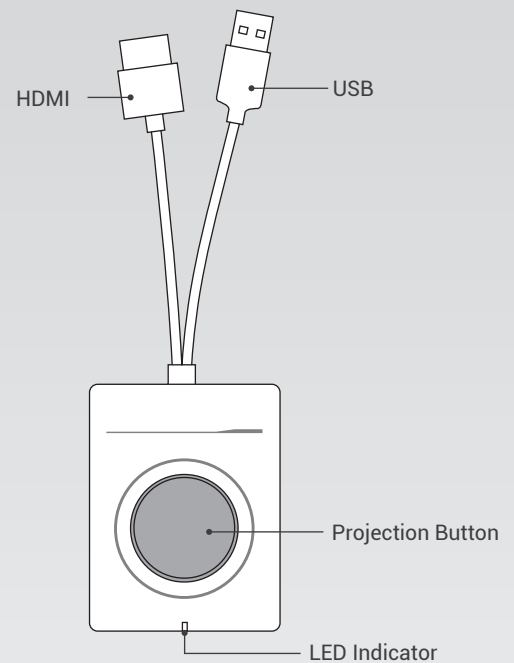

Appearance and Interfaces