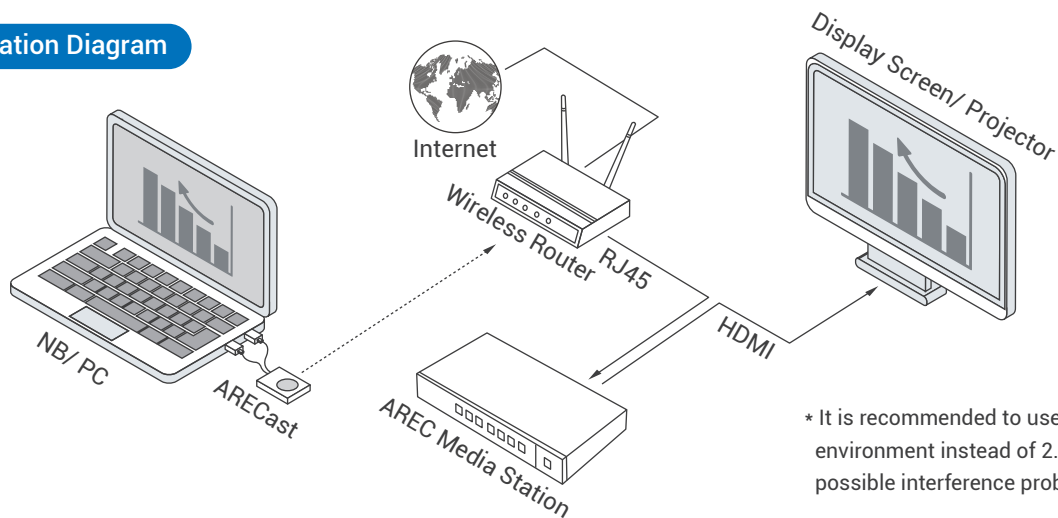

Configuration Diagram

* It is recommended to use 5GHz wireless environment instead of 2.4GHz to avoid possible interference problems.

AREC Inc. | www.arec.com | sales@arec.com
Address: 3F, No. 367, Sec.2, Wenhua RD., Banqiao Dist.,
New Taipei City 220, Taiwan (R.O.C)
TEL: +886-2-8259-5060

Exclusive Representative in Europe, Africa, Latin America and CIS Countries
ADENA Limited | www.a-dena.com
E-MAIL: info@a-dena.com
TEL: +886-2-8712-1882

AREC reserves the right to modify product specifications without prior notice.