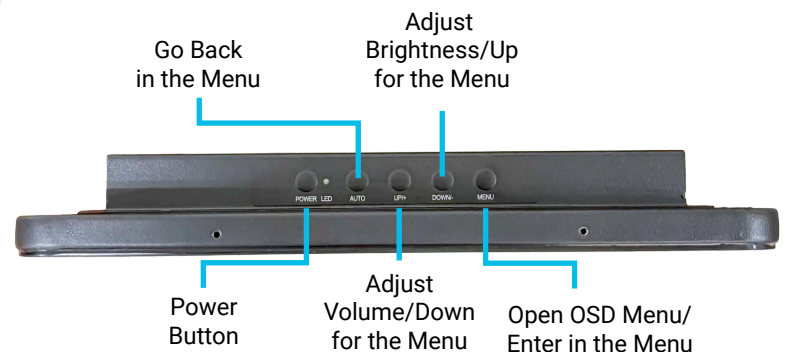

CONNECTION DIAGRAM