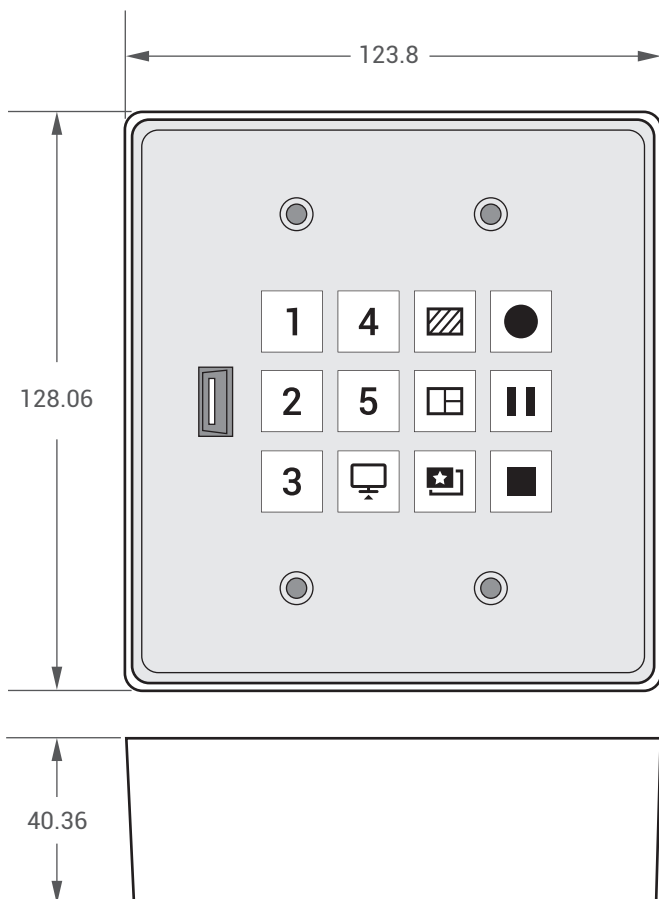

AREC 12-Key Control Panel

AREC 12-Key Control Panel is for controlling AREC Media Station in any education classrooms or training rooms, making AREC Media Capture Solution easier to use for lecturer and presenter.

Specifications

General Information	
Weight	150 g
Description	Control of AREC Media Station via RS-232 protocol; Remote management of AREC Media Station only.
Function	<ul style="list-style-type: none"> 1 Recording Layout 1 2 Recording Layout 2 3 Recording Layout 3 4 Recording Layout 4 5 Recording Layout 5 Display Switch Background Image Switch Recording Layout Switch Overlay Image Switch Start Recording Pause Recording Stop Recording USB Export