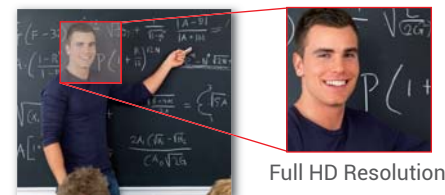

Fully Enjoy the High Definition Video

With high performance H.264 compression technology, AREC CI-22H provides Full HD quality at up to 1080/60p. Featuring advanced ISP processing algorithms, CI-22H provides vivid images with fantastic color rendition. Low noise CMOS effectively ensure high SNR of camera video.

Full HD Resolution