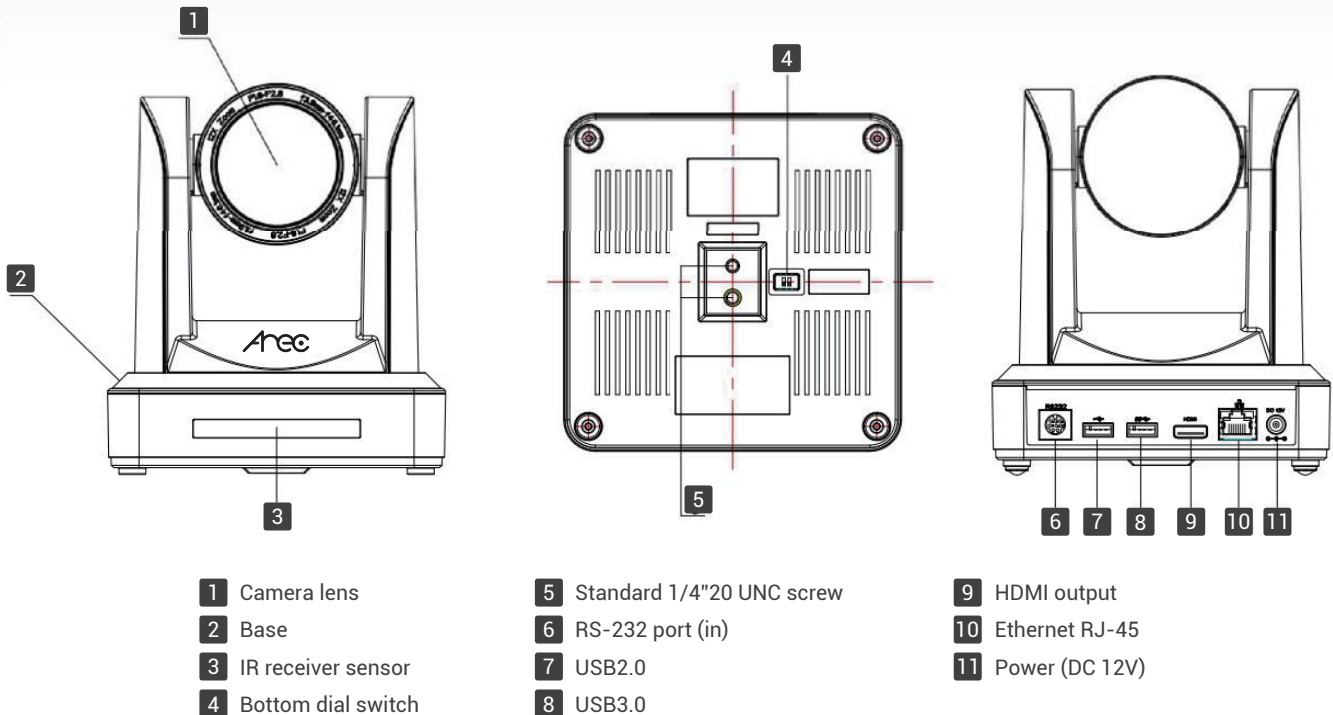

#### Quiet and Quick Pan/Tilt Mechanism

CI-22H supports 340 degree rotation, a 120 degree tilt range, and 20x zoom with auto focus capability. The pan/tilt/zoom control functions can be performed remotely. Adopting step driving motor mechanism, CI-22H camera works extremely quiet and moves smoothly.

### ■ Camera Dimension

1 Camera lens

2 Base

3 IR receiver sensor

4 Bottom dial switch

5 Standard 1/4"20 UNC screw

6 RS-232 port (in)

7 USB 2.0