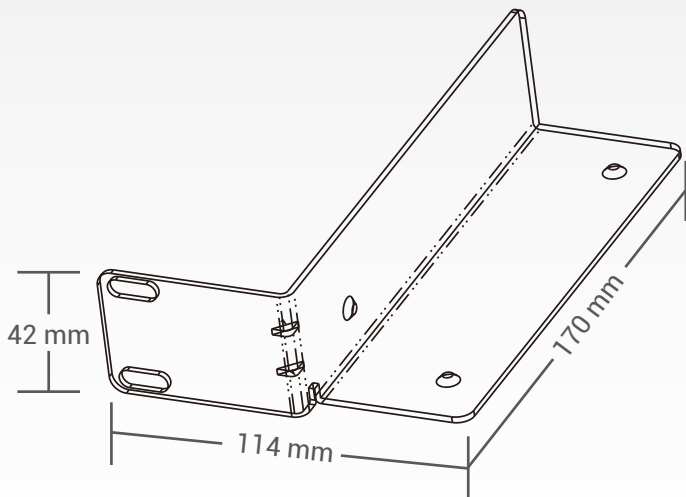

AREC

Media Station Ear Mount

Specifications

Perspective View

General Information	
Weight	0.529 KG
Description	Two piece set (Left and Right) Secure AREC Media Station on the Rack

Front View

Side View

Top View