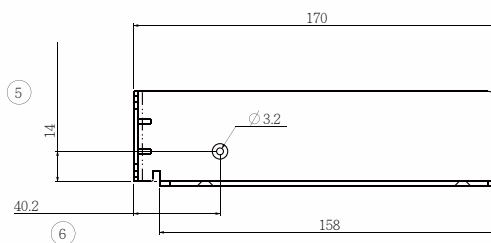

AREC

Media Station Ear Mount

Specifications

Perspective View

General Information	
Weight	0.529 KG
Description	Two piece set (Left and Right) Secure AREC Media Station on the Rack

Front View

Side View

Top View