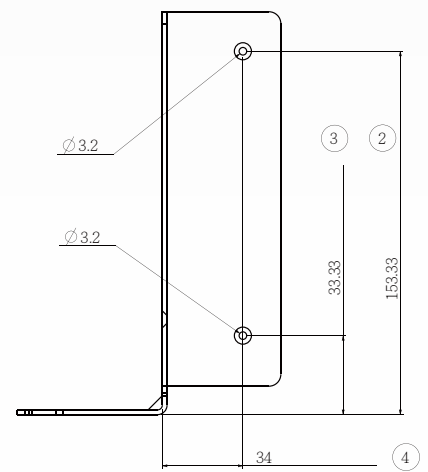

AREC

Media Station Ear Mount

Specifications

Perspective View

General Information	
Weight	0.529 KG
Description	Two piece set (Left and Right) Secure AREC Media Station on the Rack

Front View

Side View

Top View