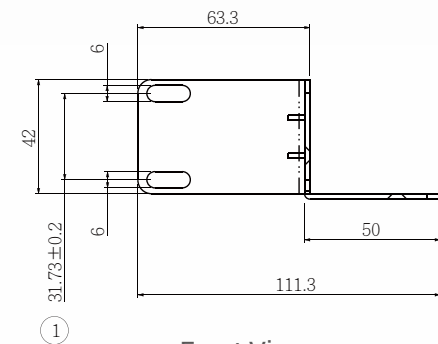

AREC

Media Station Ear Mount

Specifications

Perspective View

General Information	
Weight	0.529 KG
Description	Two piece set (Left and Right) Secure AREC Media Station on the Rack

Front View

Side View

Top View