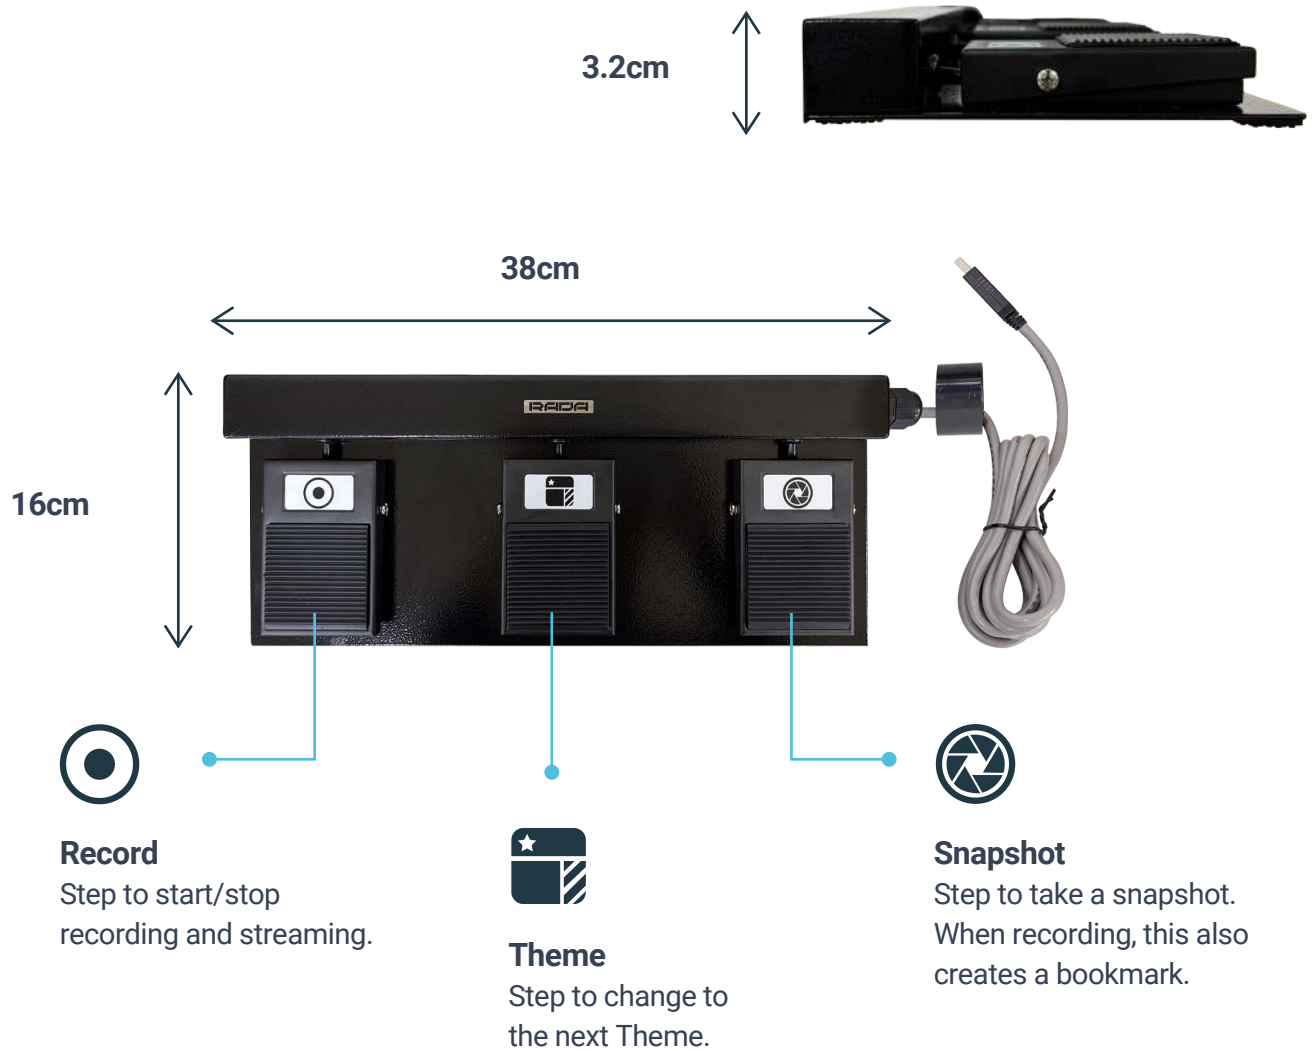

RADA

CONTROL YOUR AREC MEDIA STATION

RADA CLUTCH

KEY FEATURES:

**WATER
PROOF**

Sealed metal design shields
against the elements

**HANDS-
FREE**

Step-operated pedals
provide simple control

**PLUG
&
PLAY**

Toggle recording and streaming,
themes, and take snapshots
on AREC Media Stations

PRODUCT ARCHITECTURE

TECHNICAL SPECIFICATIONS

Model Name	A-UP01 RADA Clutch
Cable Length	2m
Connection	USB 2.0
Material	Cast Iron
Dimensions (L x W x H)	16cm X 38cm X 3.2cm
Weight	1.9kg