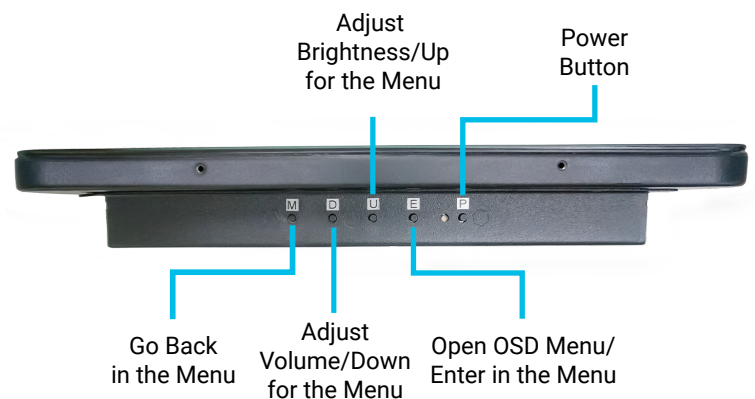

CONNECTION DIAGRAM