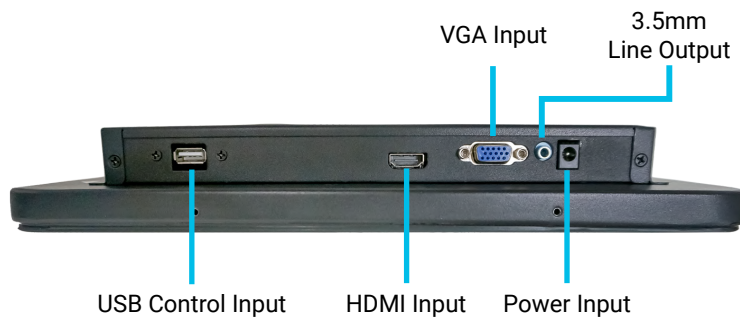

CONNECTION DIAGRAM