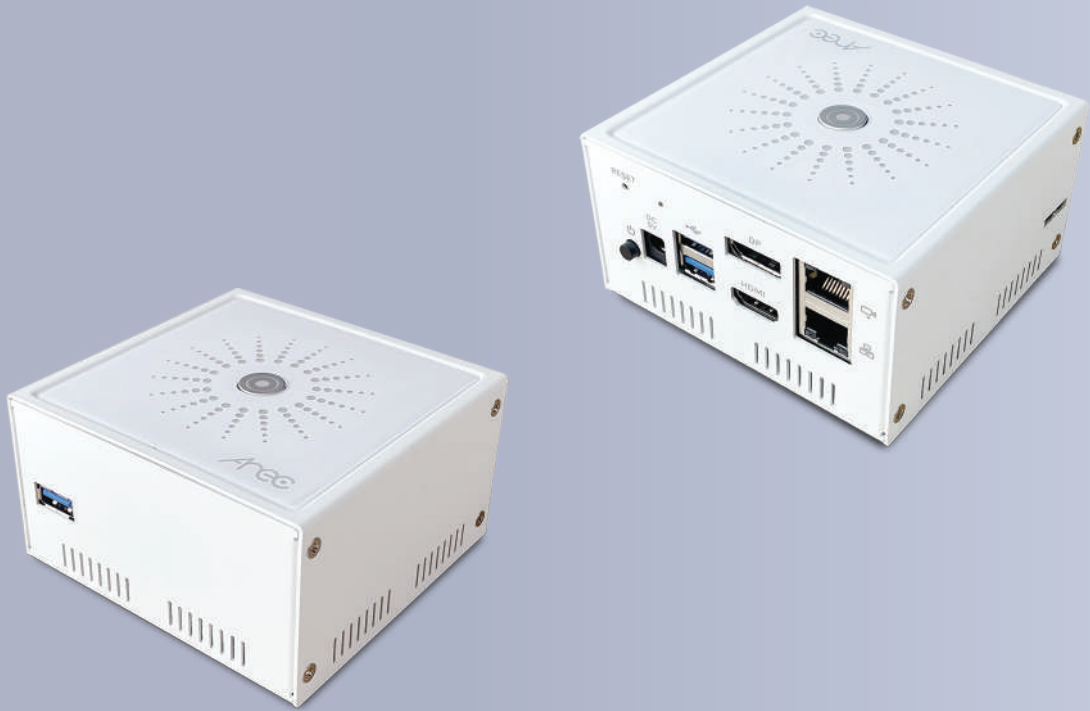

ADENA
WE KNOW HOW

WITH

NDI®|HX

LS-US2 (LS-US2N)

Unique features

- USB video inputs
- HDMI and DP outputs
- Ultra-compact design
- NDI-HX integration (as LS-US2N)

Perfect for

Huddle rooms, home offices, hybrid environment, or work with NDI-enabled hardware.

LS-860 (LS-860N)

Unique features

- Designed for rack-mounting
- 60 FPS mode
- NDI|HX compatible (as LS-860N)
- Independent audio channel recording
- 4 HDMI inputs
- SRT streaming support
- Comes with ARECast – wireless content sharing accessory
- Includes Ear Mounts in the package
- Includes a USB Numeric Keypad for control

Perfect for

Advanced installations; usage with multiple cameras; work with multiple mixers and switchers, and broadcasting.

LS-410

Unique features

- Designed for rack-mounting
- Hotkeys for easy control
- USB video inputs
- 4K recording and streaming mode
- Dante Audio and NDI|HX licences included
- 1 DP and 3 HDMI video outputs
- Includes Ear Mounts for rack installation
- Includes a USB Numeric Keypad for control

Perfect for

Recording and streaming 4K content; installations with NDI and Dante sources.

A-TC02 – OnyxCam - AI Tracking Technology

Unique features

- Full HD resolution at 60 FPS and 20x optical zoom
- NDI|HX licence included
- Full PTZ tracking with auto zoom; works out of the box
- Multiple outputs - HDMI, USB 3.0 (2.0 compatible), 3G-SDI, Network
- Configuration via web interface, no apps required