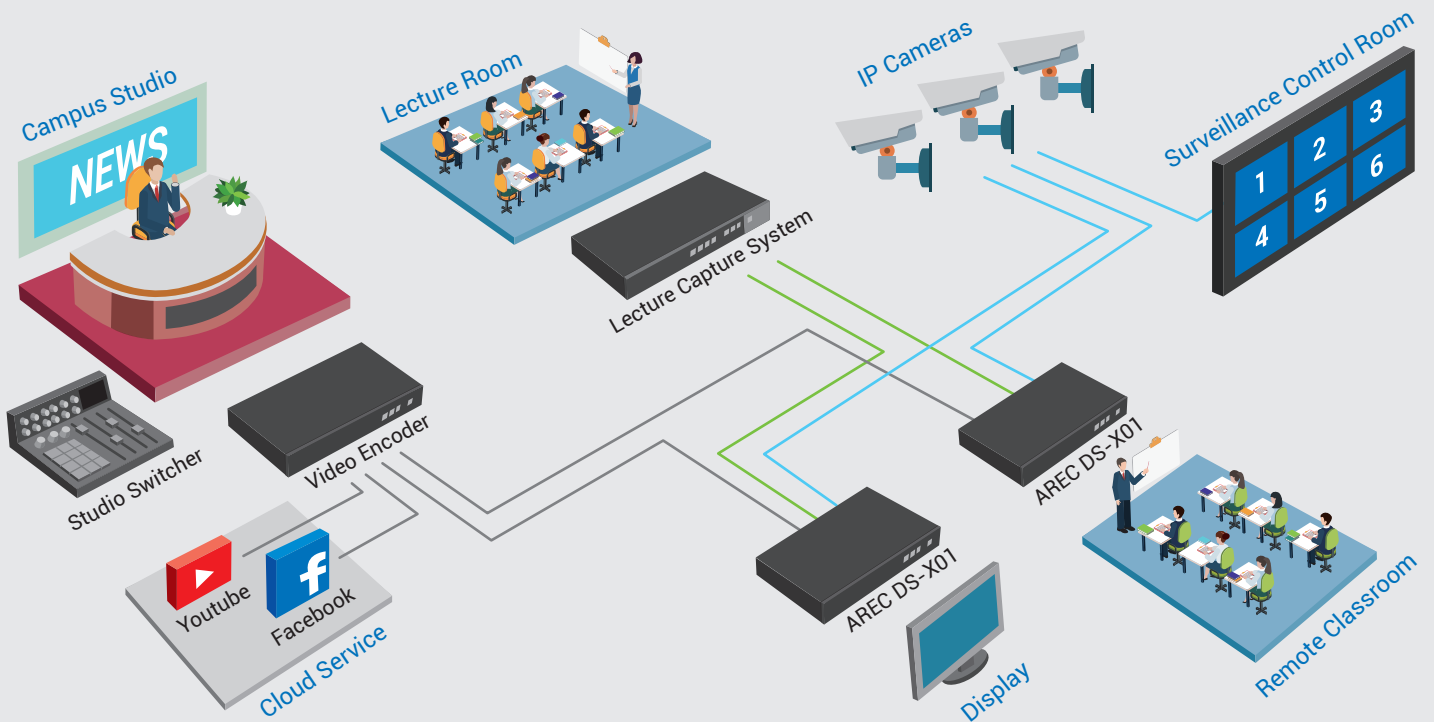

Campus Network Architecture Diagram