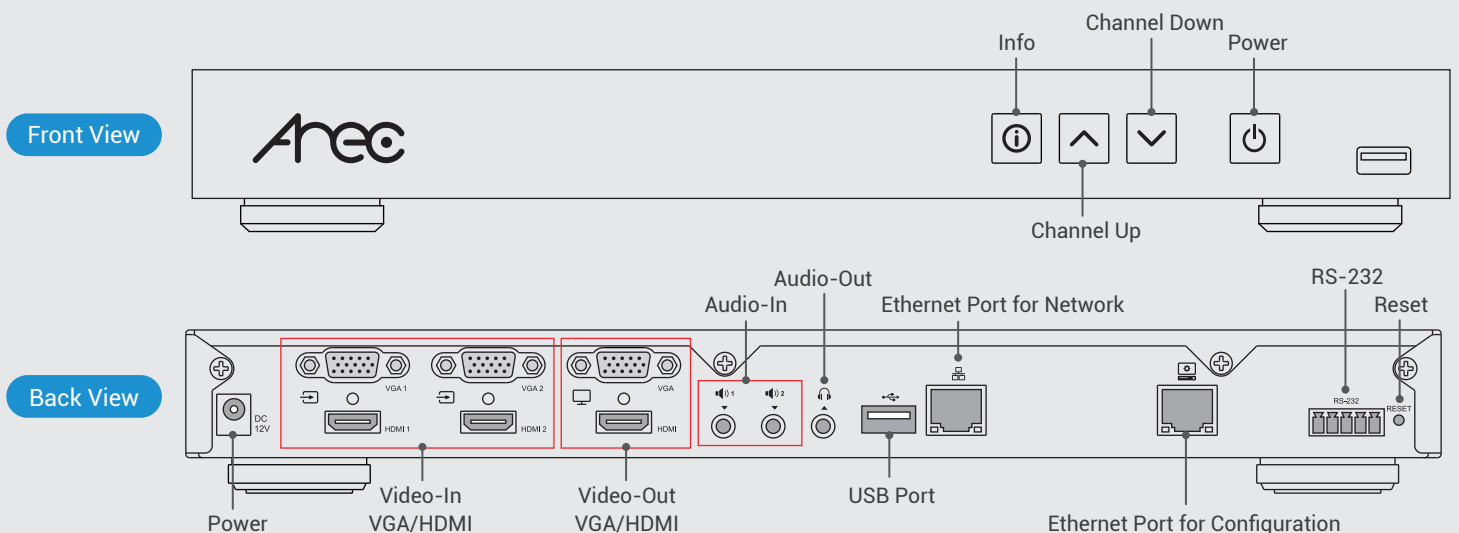

Simple-to-Use & Easy Integration

DS-X01 can be simply connected via a HDMI or VGA cable to any monitor or screen. You can use the front buttons of machine, on-screen graphical user interface, and external control device to switch output source freely. With available APIs, DS-X01 can be accessed seamlessly for third party integration.

Adding Streaming Access Points

With the built-in Live Streaming Server feature, every AREC DS-X01 in the network architecture can be used as another streaming access point for content delivery to reduce the load on the origin server and improve the viewing quality for the end users.

Campus Network Architecture Diagram

Product Interface

Specifications

Model Name	AREC DS-X01 Media Decoder
Video and Audio Inputs	
Inputs Interface	2x HDMI ports 2x VGA ports 1x RJ-45 (IP streaming): up to 99 streams 2x 3.5mm Stereo line-in
Resolution Range	HDMI: 480i~1080p60 VGA video: 480i~1080p60 VGA PC: 640 x 480~1920 x 1080 H.264 / AVC, max. 1080p60
Compatible Streaming Input Protocols	RTMP (video+audio) RTP (video+audio) RTSP (video only)
Decoding	
Maximum Decode Resolution	Single channel, up to 1920x1080@60Hz
Video Compression	H.264/ AVC
Audio Compression	AAC-LC
Live Streaming Server	Embedded RTMP live-streaming server
Streaming Delay	1 sec.
Local Display	
Outputs Interface	1x HDMI display port 1x VGA display port 1x 3.5mm Stereo Line out Note: on-screen GUI is selectable between HDMI and VGA display port
Output Resolution	HDMI/ VGA: 1080p60
Control Interface	
USB HID Control	On-screen GUI supports USB HID control
External Control	Yes, supports RS-232 and TCP network control
Control Button	Yes, at the front of the media station
Admin Setting	Built-in admin setting web page
General Information	
Operation System	Embedded Linux System
Power Supply	12V/ 2A
Temperature / Humidity	0~40°C/ 90%
Dimension	354mm(L) x 185mm(W) x 46mm(H)
Weight	1.36kg (3 lbs)
Language	SC/ TC/ English/ Russian/ Spanish/ Czech/ Korean
Accessories	Power adapter / quick guide